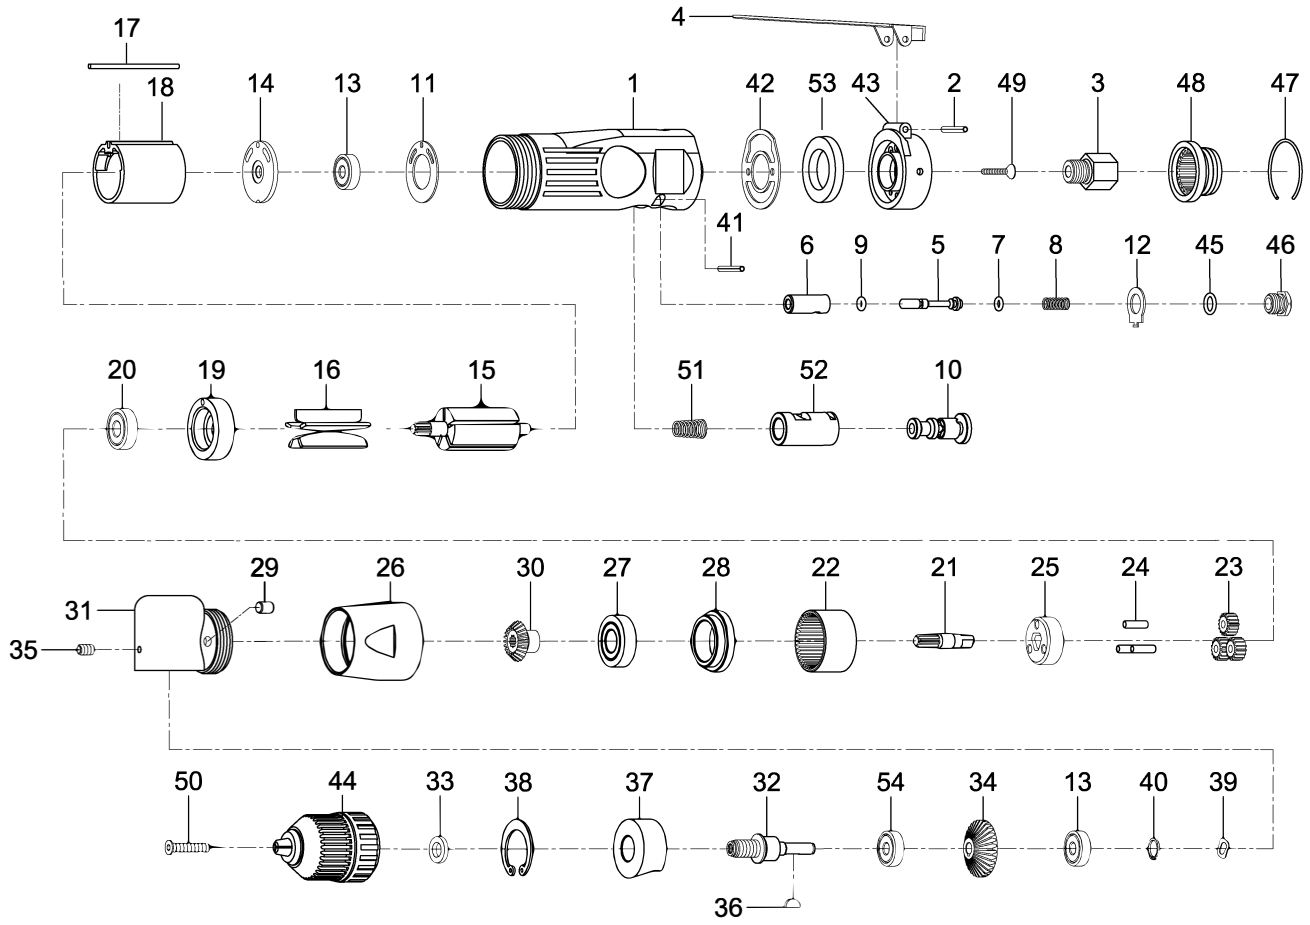

# OS-709R **GAV** HAVALI MATKAP

No.	Part No.	Parça Adı	No.	Part No.	Parça Adı
1	84201	Motor Housing	28	70928R	Spacer
2	30102	Spring Pin	29	56237	Oil Cap
3	51203	Air Inlet	30	70930R	Pinion
4	84204	Throttle Lever	31	70931R	Angle Housing
5	84205	Valve Stem	32	70932RN	Spindle
6	84206	Valve	33	70133	Washer
7	OR00305200	O-Ring	34	70934R	Gear
8	30108	Spring	35	70122	Set Screw
9	84209	O-Ring	36	70936R	Key
10	84210	Reverse Lever	37	70937R	Bearing Cap
11	80211	Motor Gasket	38	70938	Retainer Ring
12	84212	Reverse Retainer	39	63049	Wave Washer
13	030113	Ball Bearing (2)	40	72012	Retainer Ring
14	80214	End Plate	41	40337	Spring Pin
15	70915R	Rotor	42	84254	Rear Gasket
16	80216	Rotor Blades (5)	43	84255	Rear Cover
17	80217-13	Spring Pin	44	10035-12	Keyless Chuck
18	80218-22	Cylinder	45	40134	O-Ring
19	70919R	Front End Plate	46	84246	Throttle Valve Plug
20	030120	Ball Bearing	47	51229	Retainer Ring
21	70921R	Shaft	48	51206	Exhaust Deflector
22	70922R	Internal Gear	49	84249	Screw (2)
23	30123	Planet Gear (3)	50	70530	Screw
24	30124	Pin (3)	51	84251	Spring
25	70925R	Cage	52	84252	Reverse Bushing
26	70926R	Lock Ring	53	51230	Muffler
27	040313	Ball Bearing	54	051825	Ball Bearing